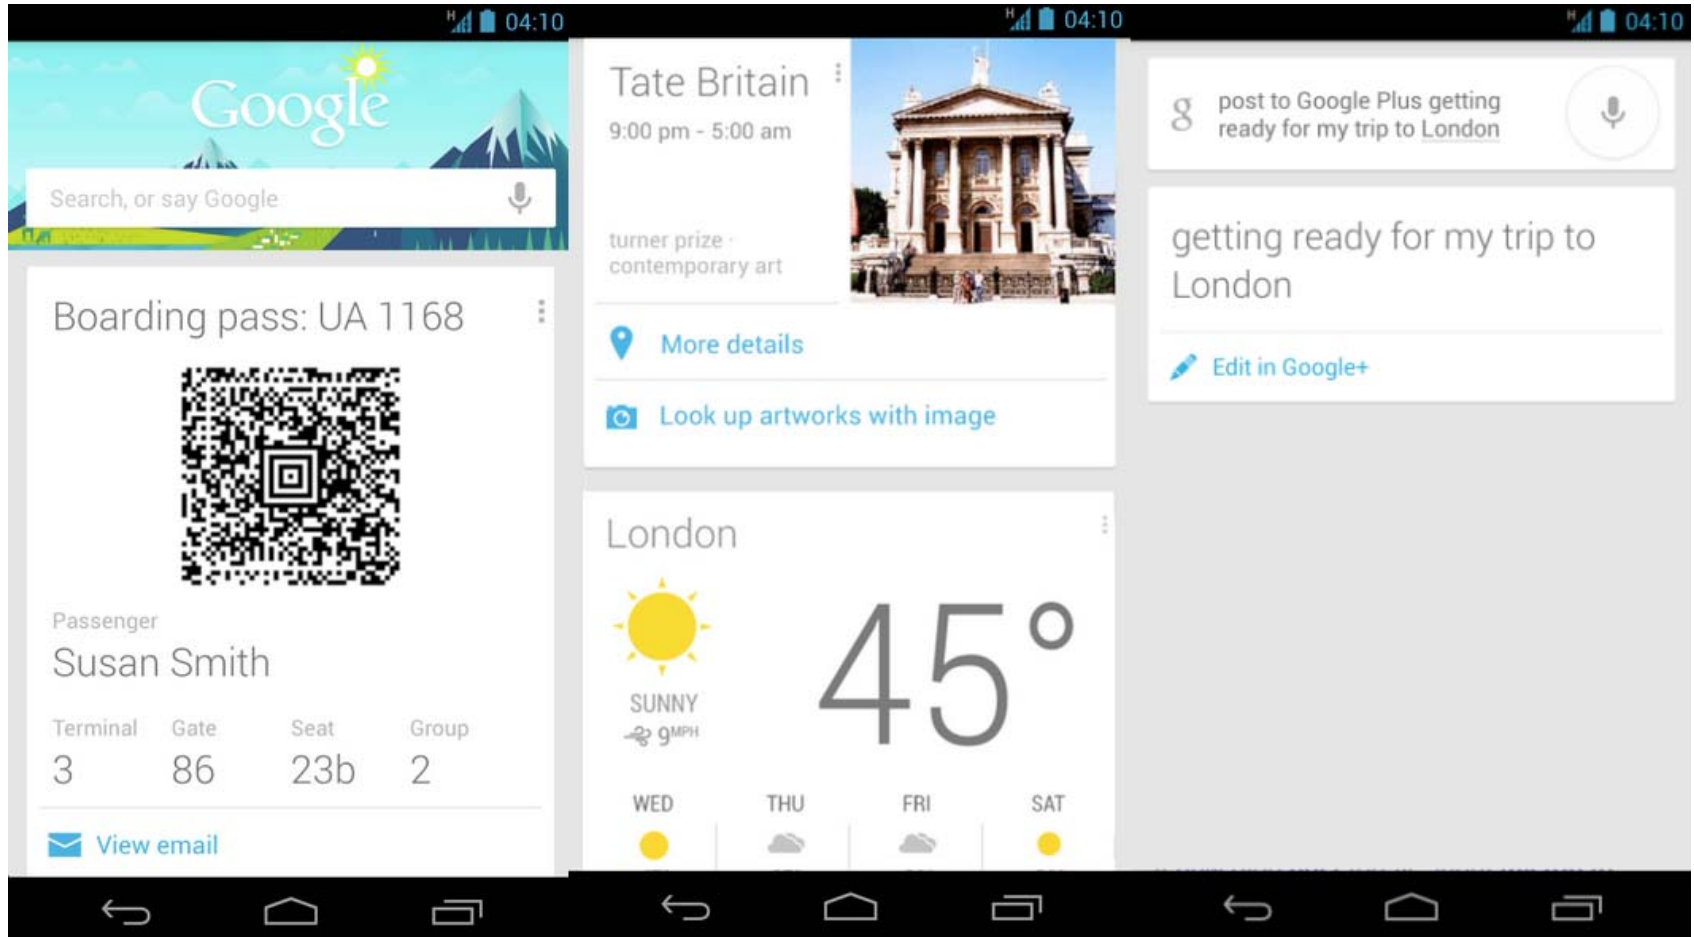

▶ Google Now – vorausschauende Datenanalyse